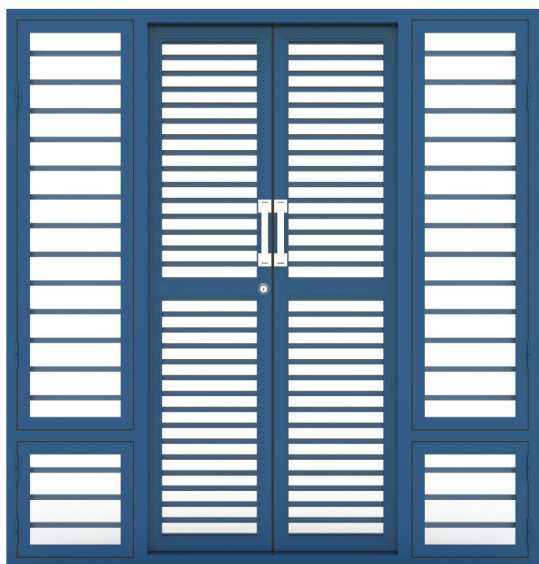

AZZARO DW
(AZ D004)

AZZARO DW
(AZ D005)

AZZARO DW
(AZ D006)

GRILL DOOR

AZZARO GD (AZ GD001)
(INSIDE OPEN)

AZZARO GD (AZ GD002)
(OUTSIDE OPEN)

GRILL DOOR WITH DIVIDER

AZZARO GD (AZ GD003)
200CM WIDTH X 210 CM HEIGHT