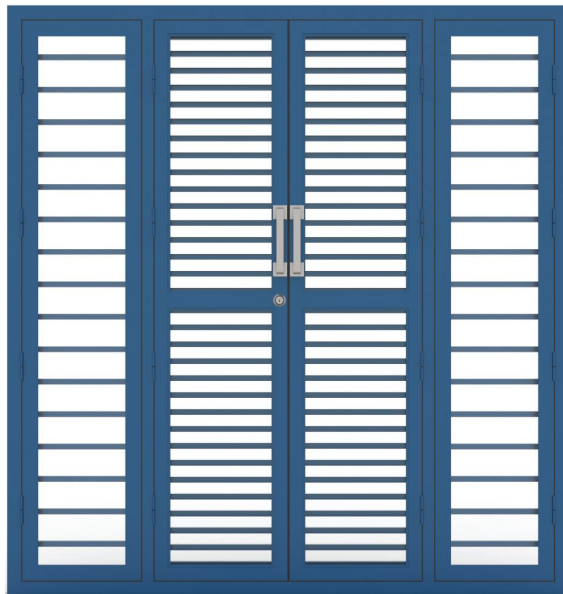

AZZARO DW
(AZ D004)

AZZARO DW
(AZ D005)

AZZARO DW
(AZ D006)

GRILL DOOR

AZZARO GD (AZ GD001)
(INSIDE OPEN)

AZZARO GD (AZ GD002)
(OUTSIDE OPEN)

GRILL DOOR WITH DIVIDER

AZZARO GD (AZ GD003)
200CM WIDTH X 210 CM HEIGHT