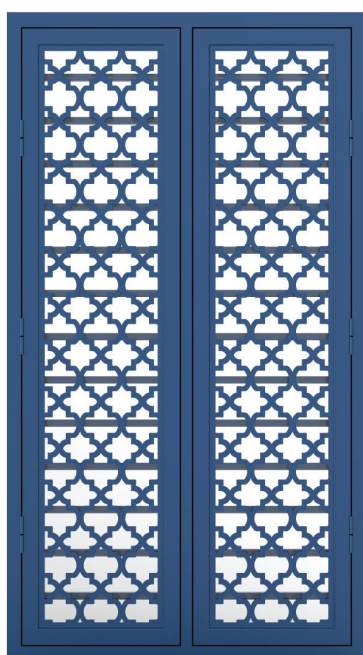

CNC WINDOWS