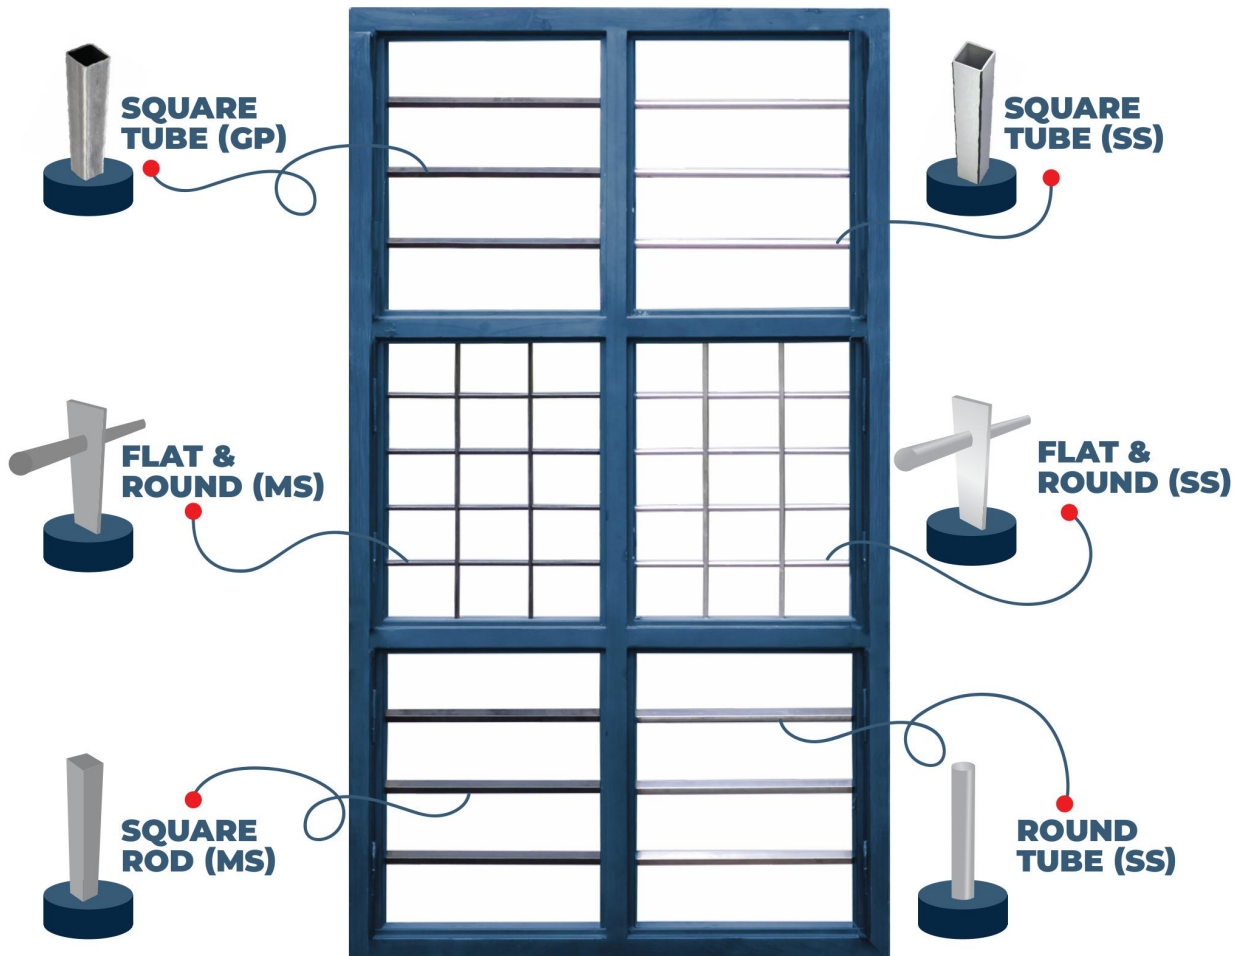

PERSONALIZE GRILLS

GRILL

Square Tube (GP) & (SS)

Flat & Round (MS) & (SS)

Polished Rod (MS)

Square Rod (MS)

SHAPE

SIZES

20, 25 mm

12,16 mm

12,16 mm