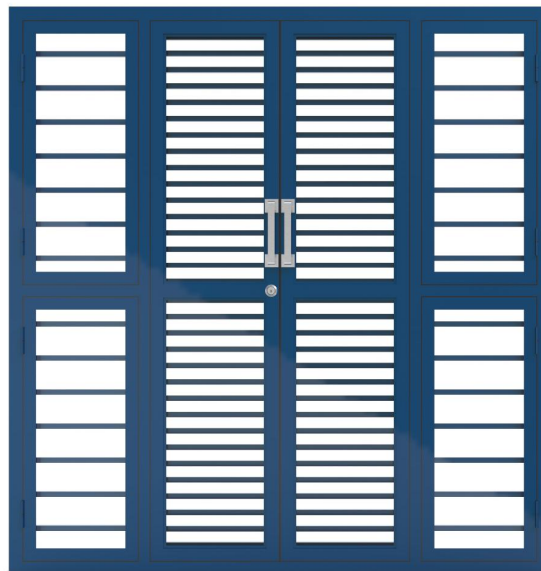

AZZARO DW
(AZ D004)

AZZARO DW
(AZ D005)

AZZARO DW
(AZ D006)

GRILL DOOR

AZZARO GD (AZ GD001)
(INSIDE OPEN)

AZZARO GD (AZ GD002)
(OUTSIDE OPEN)

GRILL DOOR WITH DIVIDER

AZZARO GD (AZ GD003)
200CM WIDTH X 210 CM HEIGHT